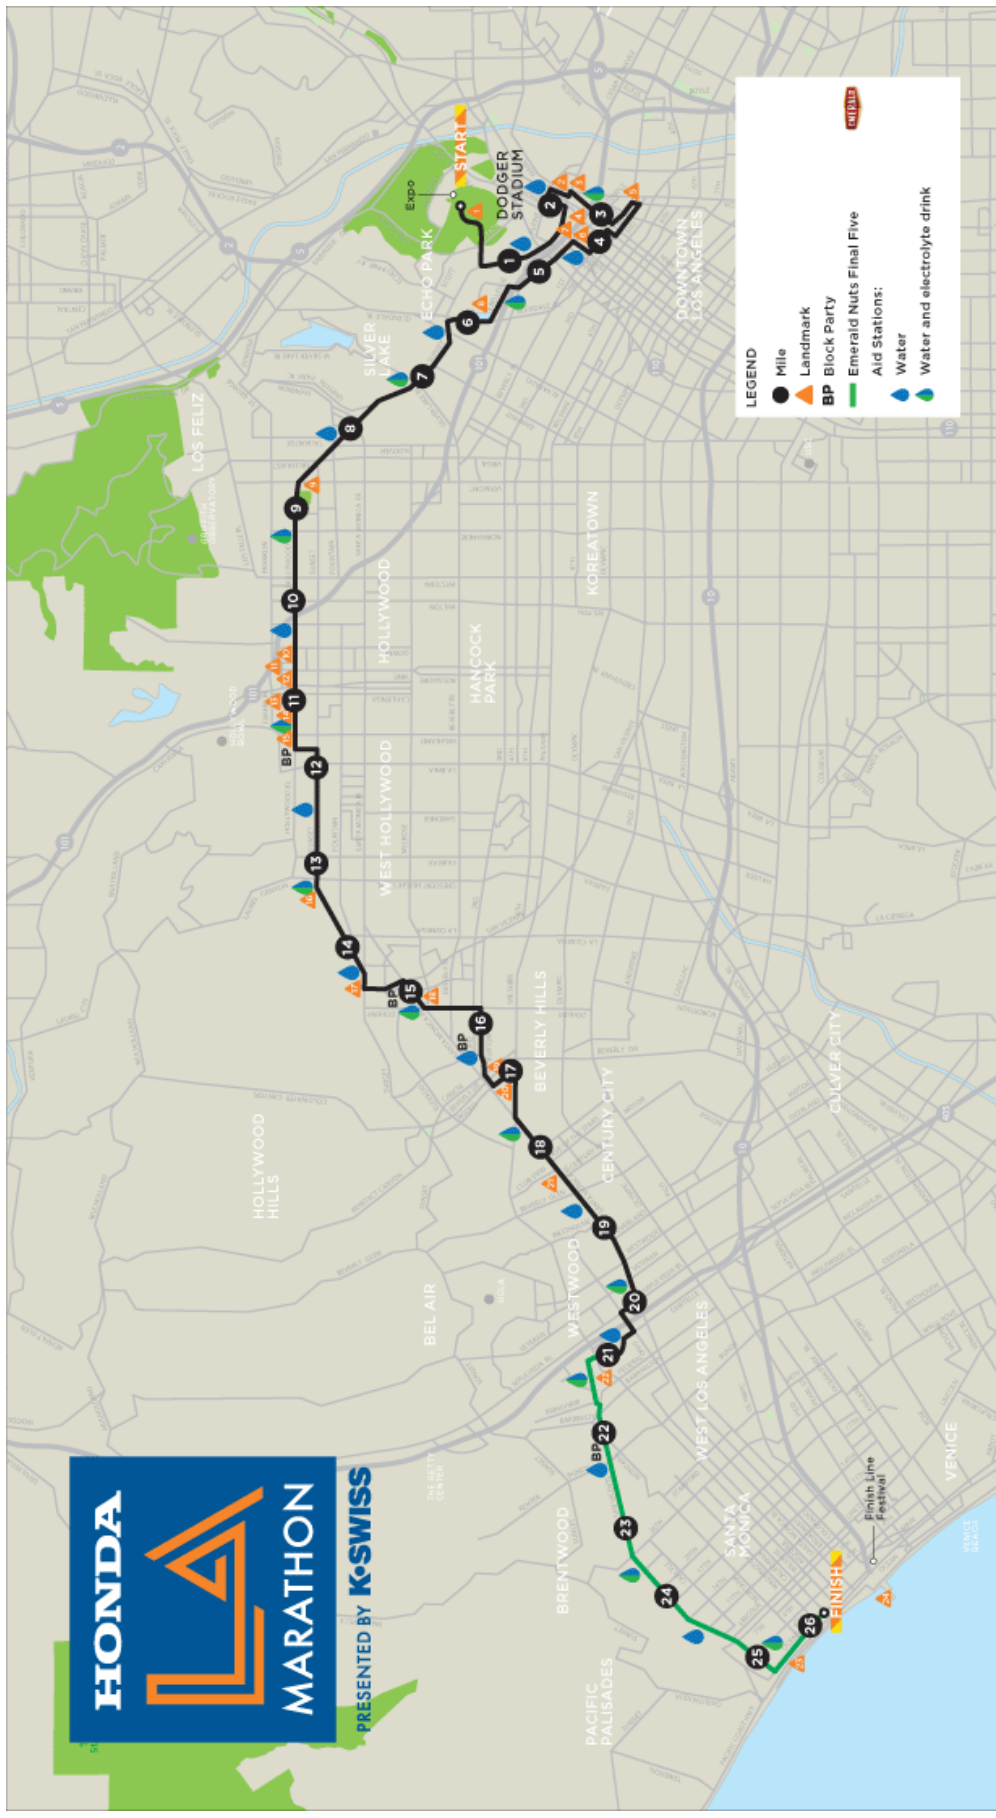

HONDA MARATHON

PRESENTED BY **KSWISS**

LEGEND

- Mile
- Landmark
- BP Block Party
- Emerald Nuts Final Five
- Aid Stations:
- Water
- Water and electrolyte drink

LANDMARKS

- ▲ Dodger Stadium
- ▲ Chinatown Dragon Gate
- ▲ Olvera Street
- ▲ Los Angeles City Hall
- ▲ Little Tokyo
- ▲ Cathedral of our Lady of Angels
- ▲ Dorothy Chandler Music Center
- ▲ Echo Park Lake
- ▲ Barnsball Park
- ▲ Pantages Theater
- ▲ Capitol Records Tower
- ▲ Hollywood & Vine
- ▲ Hollywood Walk of Fame
- ▲ Musso & Frank Grill
- ▲ Grauman's Chinese Theater
- ▲ Chateau Marmont
- ▲ Whiskey A Go Go
- ▲ The Troubadour
- ▲ Beverly Hills City Hall
- ▲ Rodeo Drive
- ▲ Historic Route 66
- ▲ Veterans' Administration
- ▲ Palisades Park
- ▲ Santa Monica Pier